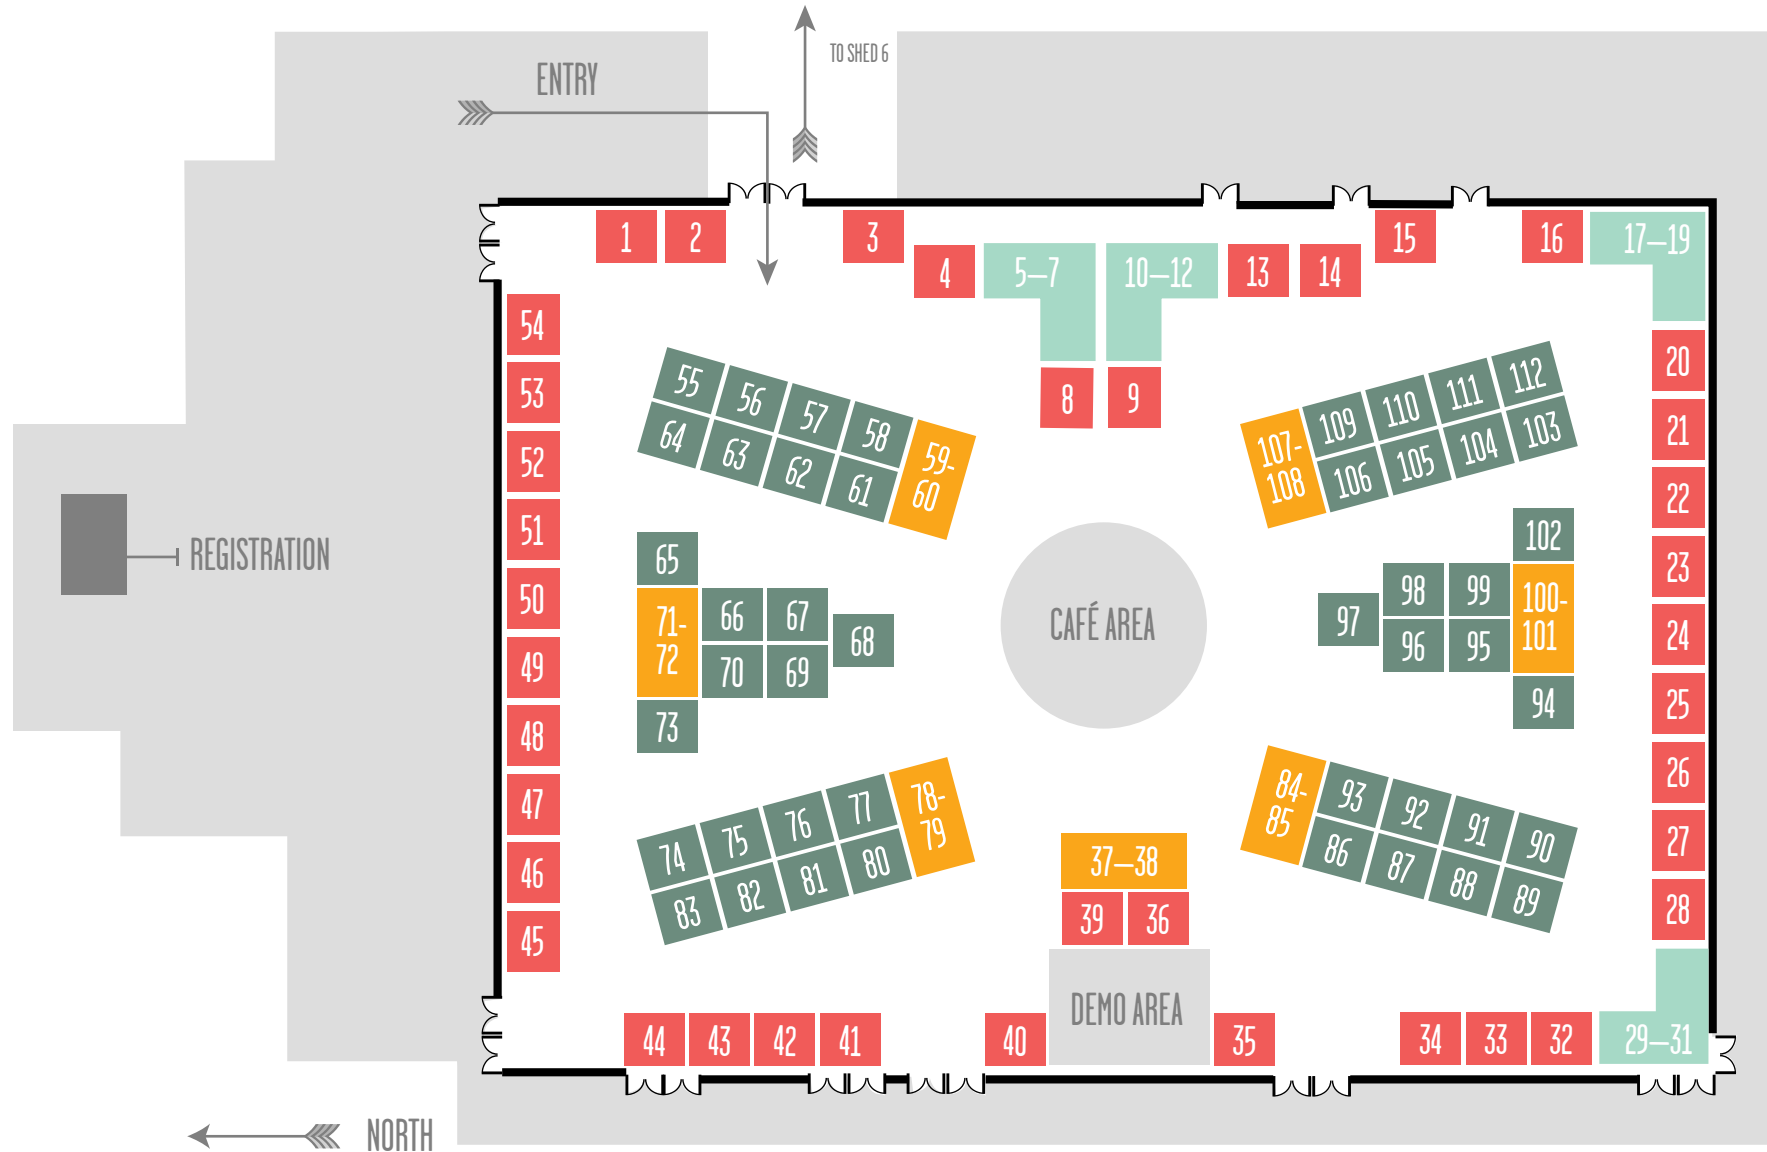

SHOW ME WELLINGTON | FLOORPLAN

KEY

Triple (corner)**
(6m frontage) Perimeter \$3,200 + GST

Double Inner*
(4.8m x 3m) \$2,500 + GST

Single Perimeter**
(3m x 2.4m) \$1,400 + GST

Single Inner*
(3m x 2.4m) \$1,400 + GST

 Please do not measure off drawing as it is not to scale. If in doubt ask us.

*maximum height of 2.3m **maximum height of 3.6m